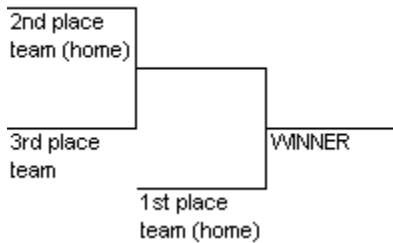

All players must have at least 10 scores in their lifetime record AND play at least 4 times in the spring session to retain eligibility.

The following are the playoff formats for each division according to the number of teams at the last week of the session. Tier-1 winners receive trophies as well as an invite to the tournament. Tier-2 winners receive an invite to the Tier-2 tournament only.

4 Team Division

TIER-1

TIER-2

5 Team Division

TIER-1

TIER-2

6 Team Division

TIER-1

TIER-2

7 Team Division

TIER-1

TIER-2

8 Team Division

TIER-1

TIER-2

9 Team Division