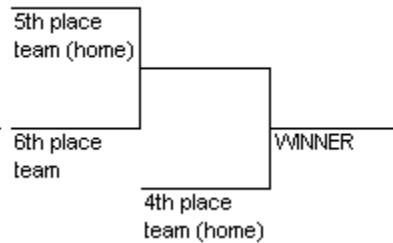

All players must have at least 10 scores in their lifetime record AND play at least 4 times in the spring session to retain eligibility.

The following are the playoff formats for each division according to the number of teams at the last week of the session. Tier-1 winners receive trophies as well as an invite to the tournament. Tier-2 winners receive an invite to the Tier-2 tournament only.

4 Team Division

TIER-1

TIER-2

5 Team Division

TIER-1

TIER-2

6 Team Division

TIER-1

TIER-2

7 Team Division

TIER-1

TIER-2

8 Team Division

TIER-1

TIER-2

9 Team Division