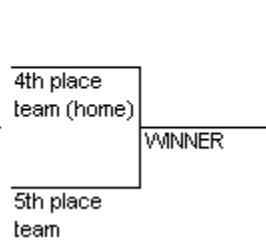

All players must have at least 10 scores in their lifetime record AND play at least 4 times in the spring session to retain eligibility.

The following are the playoff formats for each division according to the number of teams at the last week of the session. Tier-1 winners receive trophies as well as an invite to the tournament. Tier-2 winners receive an invite to the Tier-2 tournament only.

4 Team Division

TIER-1

TIER-2

5 Team Division

TIER-1

TIER-2

6 Team Division

TIER-1

TIER-2

7 Team Division

TIER-1

TIER-2

8 Team Division

TIER-1

TIER-2

9 Team Division