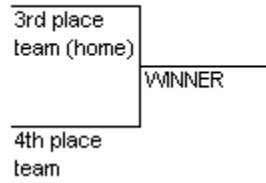

All players must have at least 10 scores in their lifetime record AND play at least 4 times in the spring session to retain eligibility.

The following are the playoff formats for each division according to the number of teams at the last week of the session. Tier-1 winners receive trophies as well as an invite to the tournament. Tier-2 winners receive an invite to the Tier-2 tournament only.

4 Team Division

TIER-1

TIER-2

5 Team Division

TIER-1

TIER-2

6 Team Division

TIER-1