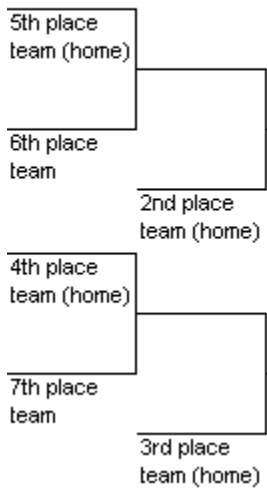

BASIC GUIDE TO APA CNY PLAYOFFS AND POST SESSION PLAY.

8-BALL

Teams play until the end of the session to get their playoff berth. The top half of the division will make Tier-1 playoffs and the bottom half will make Tier-2 playoffs. The winners of the playoffs go on to a Tier Tournament.

TIER-1

1ST PLACE TEAM TO THE TIER-1 TOURNAMENT

TIER-2

10 Team Division

TIER-1

1ST PLACE TEAM TO THE TIER-1 TOURNAMENT

TIER-2

6TH PLACE TEAM TO THE TIER-2 TOURNAMENT

11 Team Division

TIER-1

1ST PLACE TEAM TO THE TIER-1 TOURNAMENT

TIER-2

12 Team Division

TIER-1

1ST PLACE TEAM TO THE TIER-1 TOURNAMENT

TIER-2

8TH PLACE TEAM TO THE TIER-2 TOURNAMENT

13 Team Division

TIER-1

1ST PLACE TEAM TO THE TIER-1 TOURNAMENT

TIER-2

14 Team Division

TIER-1

1ST PLACE TEAM TO THE TIER-1 TOURNAMENT