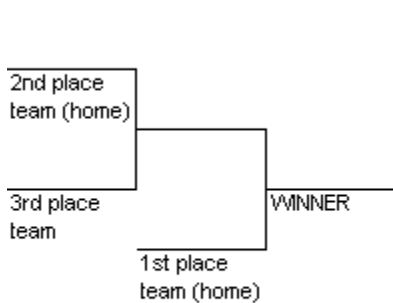

All players must have at least 10 scores in their lifetime record AND play at least 4 times in the spring session to retain eligibility.

The following are the playoff formats for each division according to the number of teams at the last week of the session. Tier-1 winners receive trophies as well as an invite to the tournament. Tier-2 winners receive an invite to the Tier-2 tournament only.

4 Team Division

TIER-1

TIER-2

5 Team Division

TIER-1

TIER-2

6 Team Division

TIER-1

TIER-2

7 Team Division

TIER-1

TIER-2

8 Team Division

TIER-1

TIER-2

9 Team Division