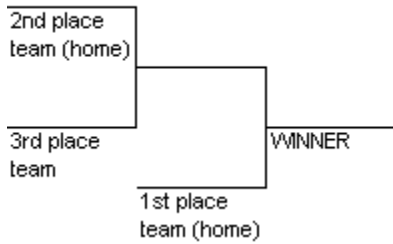

All players must have at least 10 scores in their lifetime record AND play at least 4 times in the spring session to retain eligibility.

The following are the playoff formats for each division according to the number of teams at the last week of the session. Tier-1 winners receive trophies as well as an invite to the tournament. Tier-2 winners receive an invite to the Tier-2 tournament only.

4 Team Division

TIER-1

TIER-2

5 Team Division

TIER-1

TIER-2

6 Team Division

TIER-1

TIER-2

7 Team Division

TIER-1

TIER-2

8 Team Division

TIER-1

TIER-2

9 Team Division