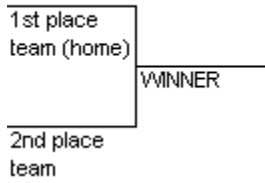

The following are the playoff formats for each division according to the number of teams at the last week of the session. Tier-1 winners receive trophies as well as an invite to the tournament. Tier-2 winners receive an invite to the Tier-2 tournament only.

4 Team Division

TIER-1